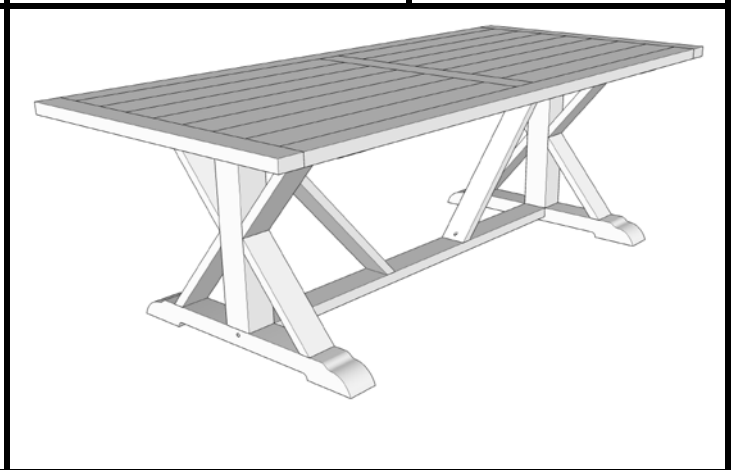

JAVA EXT. TB

STEP 6

ACCESSORIES/ACCESSORI

	A	2
	B	8
	C	1